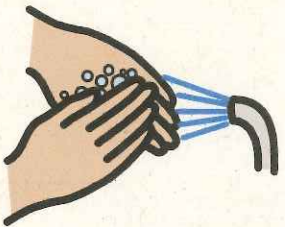

Washing Hands

1

turn tap
on

2

wet hands
under tap

3

add soap
to hands

4

scrub hands
for 20 seconds

5

rinse hands
under tap

6

turn tap
off

7

dry
hands

8