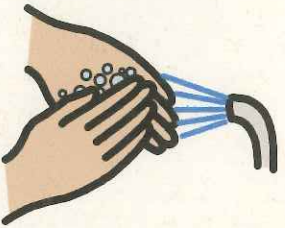

Washing Hands

1

turn tap
on

2

wet hands
under tap

3

add soap
to hands

4

scrub hands
for 20 seconds

5

rinse hands
under tap

6

turn tap
off

7

dry
hands

8